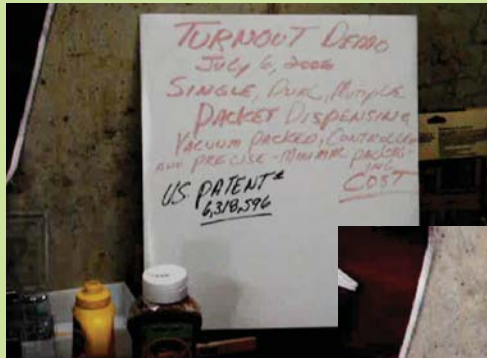

TURNOUT TECHNOLOGY

See it in motion...

and call Doug for a live demo... 513-515-0003!

The above scenes are from the quicktime clip which shows the Turnout Dispenser in action.

The dispenser and dual product pouches are all hand-built in Doug's workshop, which are resourcefully adapted from a wide variety of available materials.

The movie clip is provided as an attachment to this document and is also a standalone file that you can download and view.